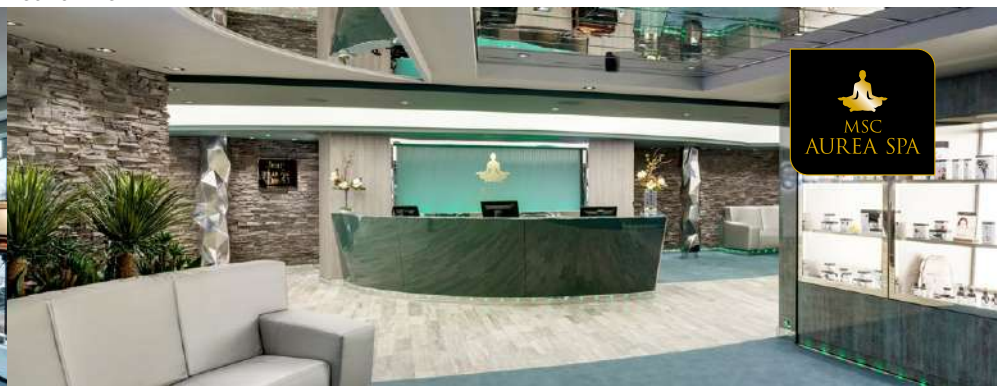

MSC AUREA SPA