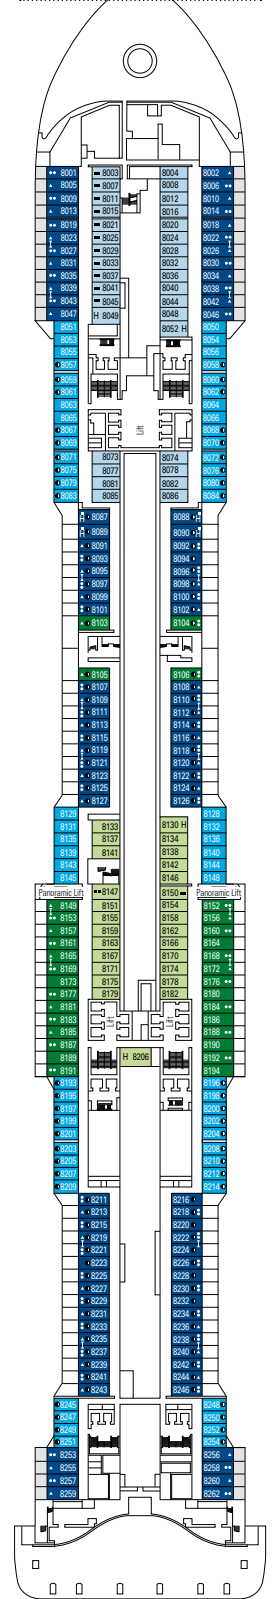

MSC VIRTUOSA

TECHNICAL SHEET

COMMON SERVICES

INFINITY ATRIUM

TECHNICAL CHARACTERISTICS OF THE SHIP

GROSS TONNAGE	181.541
LENGTH / BEAM / HEIGHT	331,43 m / 43 m post panamax / 67 m
SURFACE AREA	460.000 m ² , incl. 35.000 m ² public areas
PUBLIC AREA RATIO	7,8 m ² per passenger
DECKS	19, incl. 15 for guests
LIFTS	32, incl. 19 for guests (2 panoramics and 1 for the MSC Yacht Club)
VOLTAGE (IN CABIN)	120/230 volts
MAXIMUM SPEED	22,8 knots
STABILISERS	Stabilised with 2 fins
NUMBER OF PASSENGERS	6.334
NUMBER OF CABINS	2.421, incl. 60 for guests with disabilities or reduced mobility
CREW MEMBERS	Approx. 1.704
POOLS	4, incl. 1 with sliding roof and 1 for the MSC Yacht Club; 9 whirlpool baths
ENVIRONMENTAL TECHNOLOGY	AWT-Advanced Water Treatment, Energy Saving & Monitoring System, Scrubbers, LED technology and SCR system

CONFERENCE ROOMS	Seats	Stage / Dance floor surface (m ²)	Surface (m ²)	Deck
ATTIC CLUB	41	21,20	70	18 Schumann
CAROUSEL LOUNGE	427	130	1.100	7 Verdi
LE GRAND THÉÂTRE	945	217	1.000	5 Mozart / 6 Beethoven
MSC BUSINESS CENTRE	58		67	5 Mozart
SKY LOUNGE	180		630	18 Schumann

This kind of accommodation is available in Balcony and Interior cabins (with Bella, Fantastica or Aurea Experiences).

FACILITIES FOR GUESTS WITH DISABILITIES OR REDUCED MOBILITY

Cabin door width	85,5 cm
Cabin clearance	82,1 cm
Bathroom door width	90 cm
Size of cabin (floor space)	from ≈ 22 to ≈ 28 m ²
Size of bathroom	3,1 m ²
Is there a fold-down seat in the shower?	Yes
Height of seat from the floor	44 cm
Does the WC seat have grab rails?	Yes
Are wheelchairs available on board?	In limited numbers*
Are all decks/public areas accessible?	Yes
Are all lifeboats wheelchair-accessible?	No**
Do the lifts have deck indicators?	Visual, Audio & Braille
Can severely visually impaired/blind guests be catered for on the cruise?	Only with full-time carer

2.421 CABINS
6.334 GUESTS

GALLERIA VIRTUOSA

DECK 4
VIVALDI

DECK 5
MOZART

DECK 6
BEETHOVEN

DECK 7
VERDI

DECK 8
WAGNER

LE GRAND THÉÂTRE