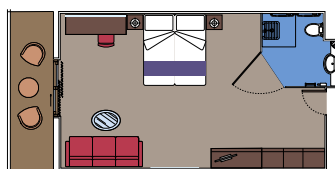

1 Deluxe Suite for guests with disabilities or reduced mobility