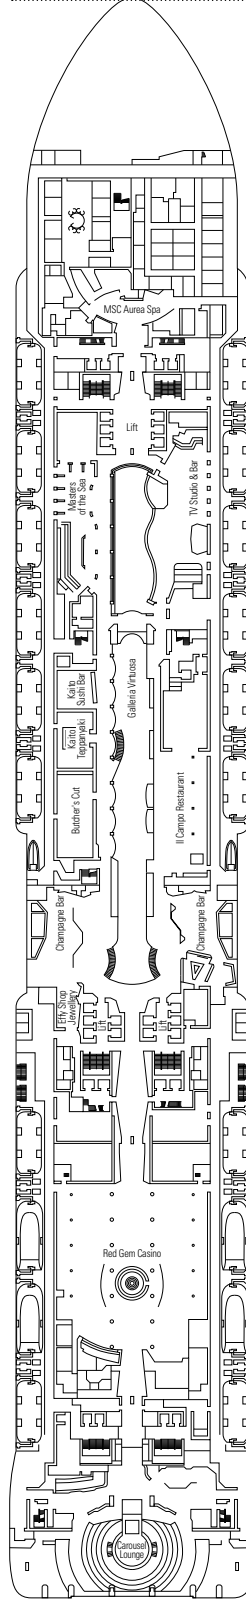

DECK 7
VERDI