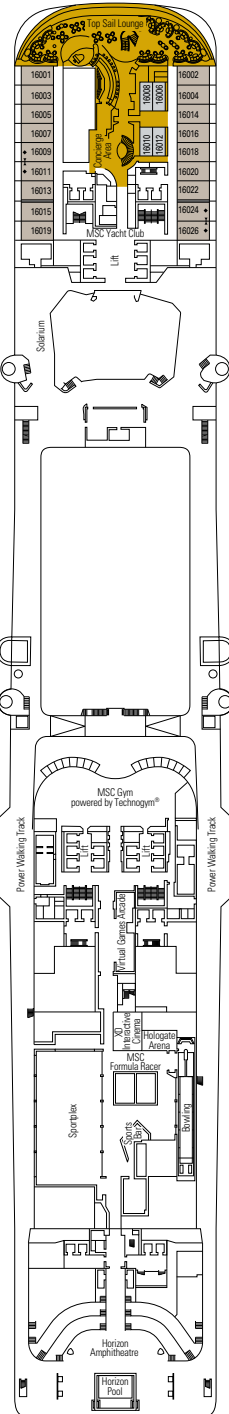

DECK 15
MORRICONE

DECK 16
DEBUSSY

DECK 18
SCHUMANN

DECK 19
MENDELSSOHN

Ship configuration, data and descriptions may be subject to change depending on the season and on the destination and must be verified at the time of booking. Deck plans are valid from Summer 2021.