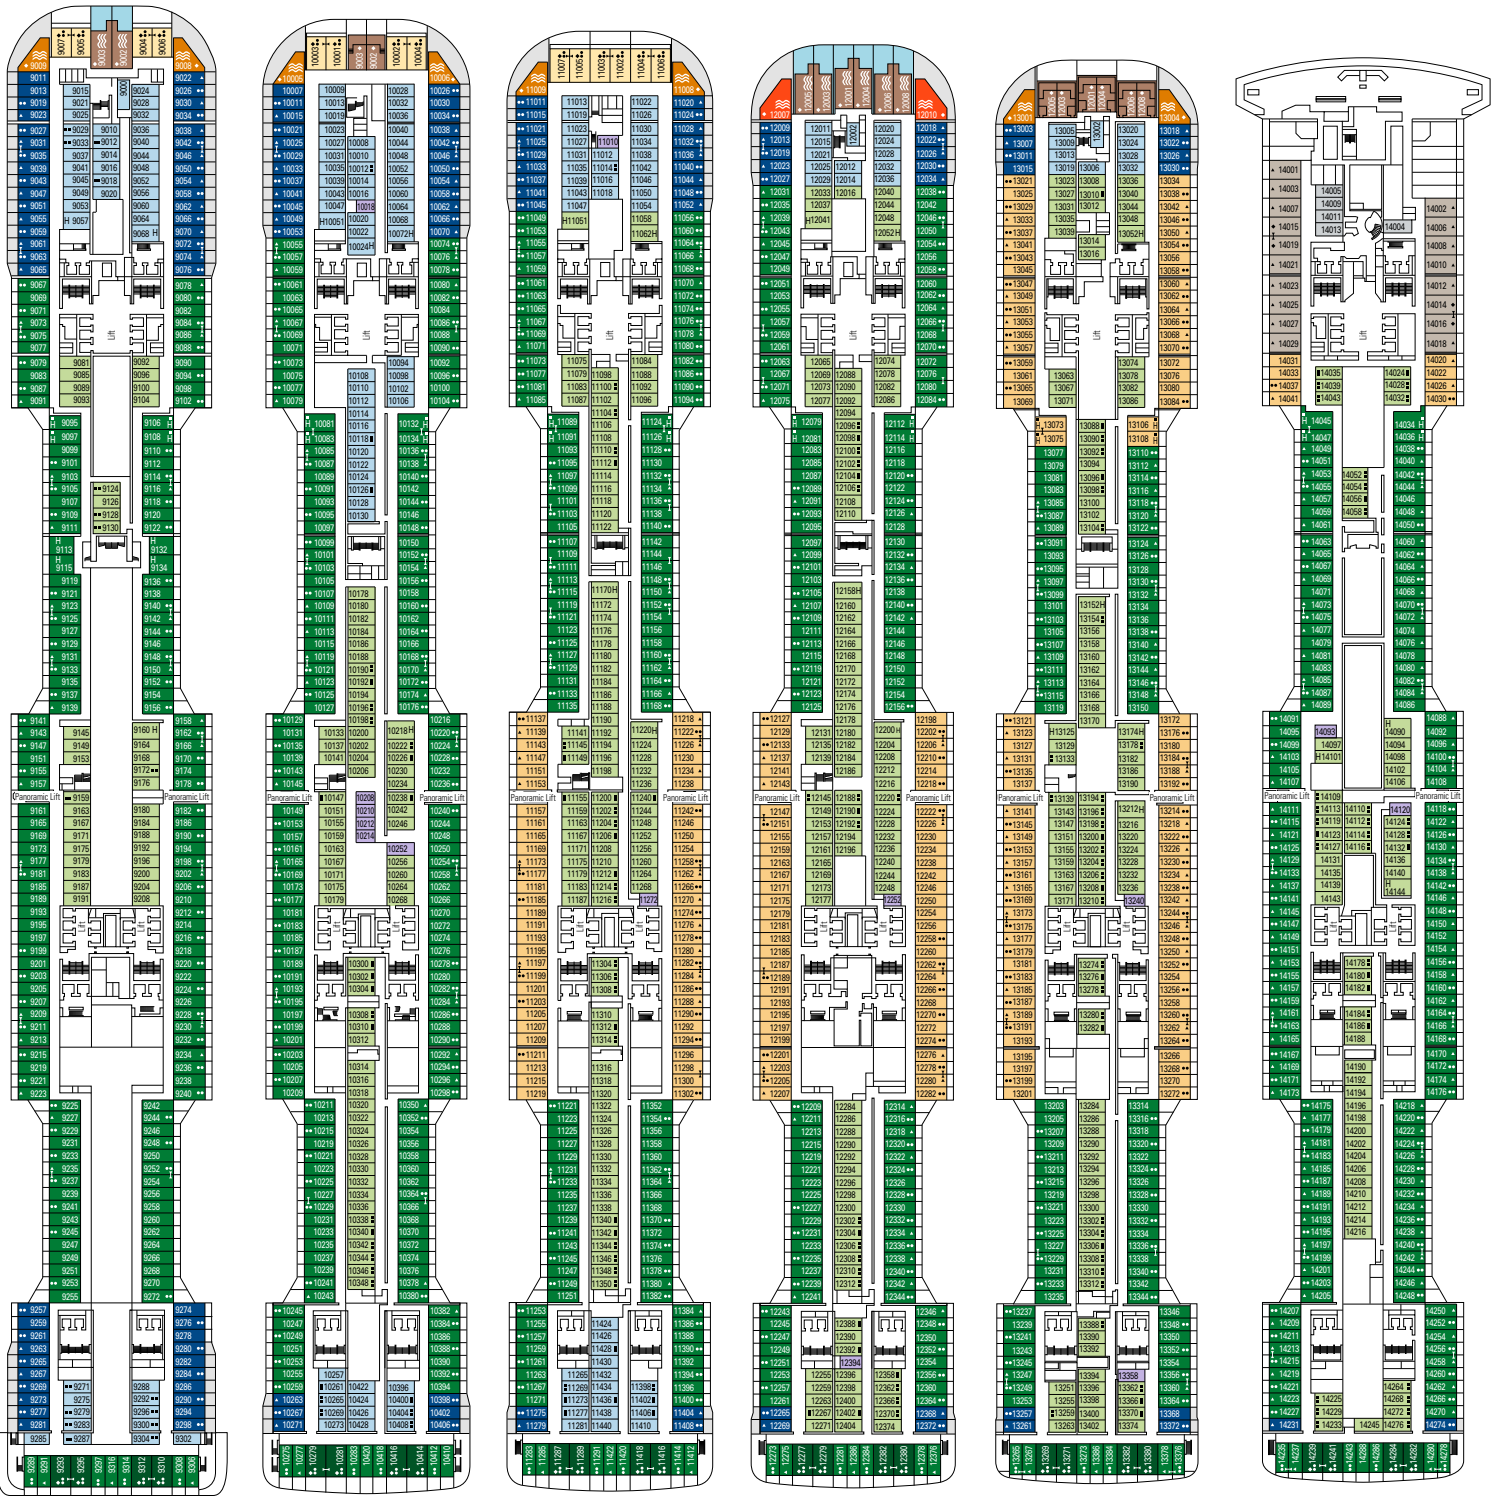

DECK 10
GERSHWIN

DECK 11
PUCCINI

DECK 12
PAGANINI

DECK 13
BIZET

DECK 14
TCHAIKOVSKY

DECK 9
STRAUSS