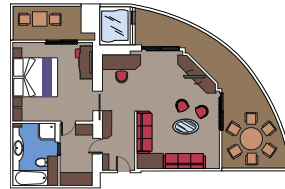

TOP SAIL LOUNGE

MSC YACHT CLUB SUNDECK & BAR

CABIN TYPES

FACILITIES INCLUDED

Air conditioning
Spacious wardrobe
Bathroom with shower or bathtub
In-cabin Smart TV
Telephone
Wi-Fi connection (for a fee except for MSC Yacht Club)
Mini bar
Safe deposit box

2 Royal Suites

Royal Suites ($\approx 57 \text{ m}^2$) with balcony ($\approx 58 \text{ m}^2$)
 Large balcony with private whirlpool bath and dining table.
 Comfortable double or single beds (on request).
 Separate living area and dining room.
 Walk-in wardrobe.
 Bathroom with tub and shower, vanity area and hairdryer.
 Espresso coffee machine.

This kind of accommodation is available only in the MSC Yacht Club.

8 Duplex Suites

Two-deck-high Suites ($\approx 53 \text{ m}^2$) with balcony ($\approx 21 \text{ m}^2$)
 Balcony with private whirlpool bath.
 Easy access to the MSC Yacht Club areas.
 Master bedroom with double bed or single beds (on request).
 Open living/dining room with sofa that converts to double bed.
 2 spacious walk-in wardrobes.
 Bathroom with shower (main level), bathroom with tub (first level).
 Espresso coffee machine.