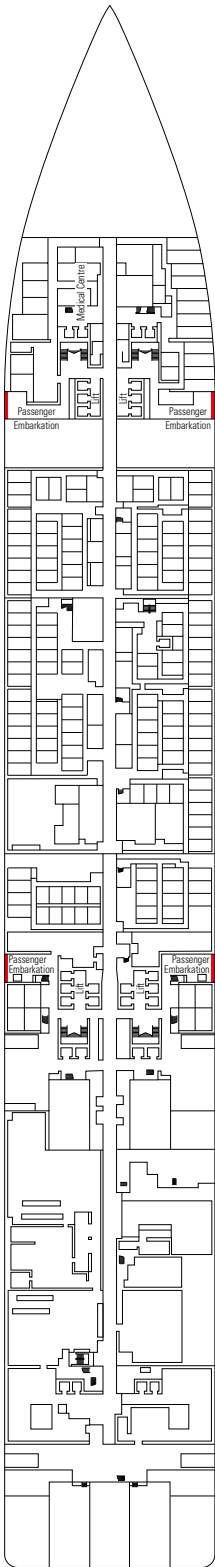

DECK 4
VIVALDI