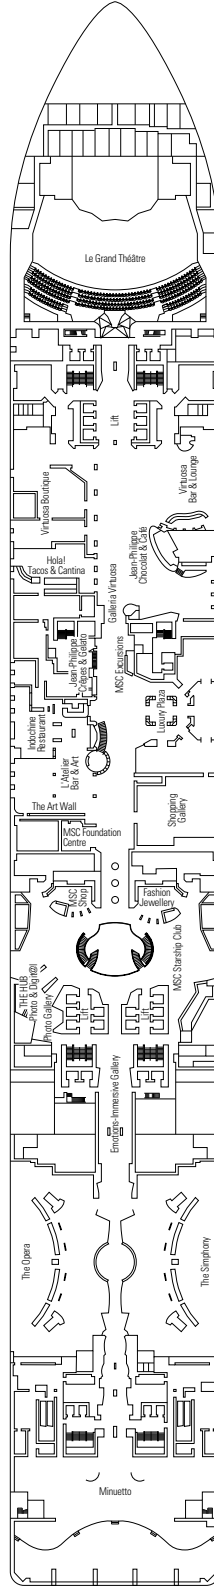

DECK 6
BEETHOVEN