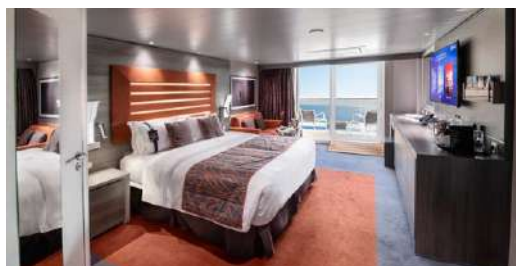

FACILITIES FOR GUESTS WITH DISABILITIES OR REDUCED MOBILITY

1 Deluxe Suite for guests with disabilities or reduced mobility

Deluxe Suite (≈ 24 m²) with balcony (≈ 5 m²)
Comfortable double or single beds (on request).
Sitting area with sofa.
Spacious wardrobe.
Bathroom with a large shower and a fold-down seat in the shower (44 cm), WC seat with grab rails.
Espresso coffee machine.

This kind of accommodation is available only in the MSC Yacht Club.

59 Cabins for guests with disabilities or reduced mobility

32 cabins (from ≈ 17 to ≈ 19 m²) with balcony (from ≈ 5 to ≈ 16 m²), 27 Interior (≈ 22 m²)
Double bed can be converted into two single beds.

This kind of accommodation is available in Balcony and Interior cabins (with Bella, Fantastica or Aurea Experiences).

FACILITIES FOR GUESTS WITH DISABILITIES OR REDUCED MOBILITY

Cabin door width	85,5 cm
Cabin clearance	82,1 cm
Bathroom door width	90 cm
Size of cabin (floor space)	from ≈ 22 to ≈ 28 m²
Size of bathroom	3,1 m²
Is there a fold-down seat in the shower?	Yes
Height of seat from the floor	44 cm
Does the WC seat have grab rails?	Yes
Are wheelchairs available on board?	In limited numbers*
Are all decks/public areas accessible?	Yes
Are all lifeboats wheelchair-accessible?	No**
Do the lifts have deck indicators?	Visual, Audio & Braille
Can severely visually impaired/blind guests be catered for on the cruise?	Only with full-time carer

*Only for embarkation, disembarkation and emergencies.

**In the event of an emergency, dedicated personnel will help guests with disabilities or reduced mobility to board lifeboats.

MSC FOR ME APP