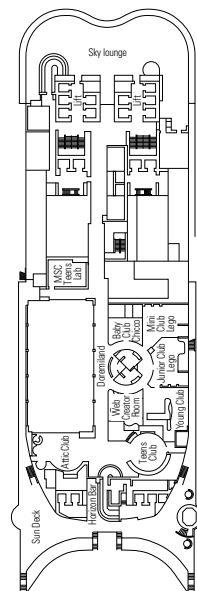

DECK 15
MORRICONE

DECK 16
DEBUSSY

DECK 18
SCHUMANN

DECK 19
MENDELSSOHN

Ship configuration, data and descriptions may be subject to change depending on the season and on the destination and must be verified at the time of booking. Deck plans are valid from Summer 2021.