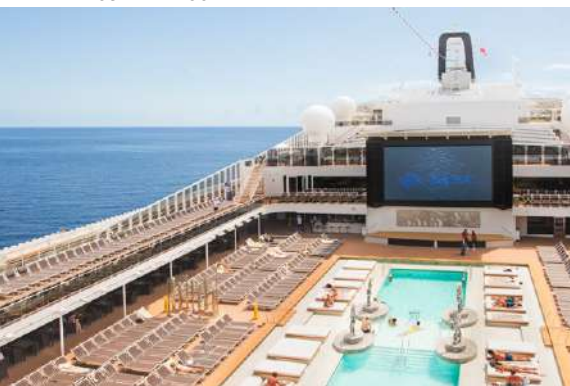

ON MSC VIRTUOSA THE TECHNOLOGY IS AT THE SERVICE OF THE ART OF HOSPITALITY.

With **MSC for Me** you can get all the information, advice and inspiration you'll need for free, stay in touch with your family and friends whenever and wherever you need it through your bracelet, the interactive touch-screens, in-cabin Smart TV embedded app version or the **MSC for Me** app just by connecting to the open free onboard Wi-Fi network.

ATMOSPHERE POOL

CAROUSEL LOUNGE