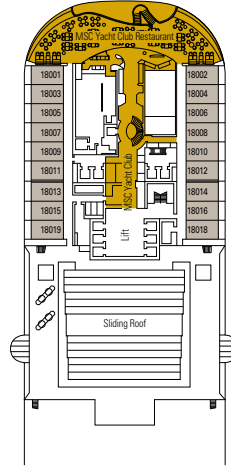

DECK 15
MORRICONE

DECK 16
DEBUSSY

DECK 18
SCHUMANN

DECK 19
MENDELSSOHN

Ship configuration, data and descriptions may be subject to change depending on the season and on the destination and must be verified at the time of booking. Deck plans are valid from Summer 2021.