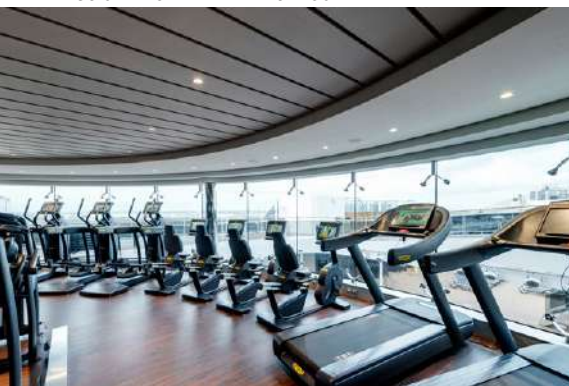

MSC GYM POWERED BY TECHNOGYM®

MSC AUREA SPA

MSC YACHT CLUB ROYAL SUITE

MSC YACHT CLUB

MSC YACHT CLUB	Seats	Exclusive services	Surface (m²)	Deck
CONCIERGE AREA		Reception with 24-hour concierge service	50	16 Debussy
MSC AUREA SPA		Priority lift access to MSC Aurea Spa 2 dedicated massage rooms	1.100	7 Verdi
103 SUITES WITH BUTLER SERVICE		24-hour butler service	from 16,6 to 59,4	9 Strauss 12 Paganini 14 Tchaikovsky 15 Morricone 16 Debussy 18 Schumann
TOP SAIL LOUNGE	167	Panoramic lounge, bar	423	16 Debussy
MSC YACHT CLUB RESTAURANT	140	Exclusive restaurant	405	18 Schumann
MSC YACHT CLUB GRILL & BAR		Buffet and grill		
MSC YACHT CLUB POOL	115	Pool, 2 whirlpool baths	1.225	19 Mendelssohn
MSC YACHT CLUB SUNDECK & BAR		Solarium and bar		