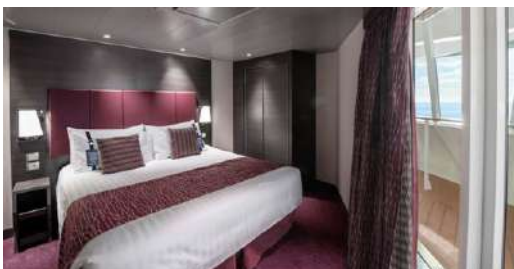

This kind of accommodation is available only in the MSC Yacht Club.

8 Duplex Suites

Two-deck-high Suites ($\approx 53 \text{ m}^2$) with balcony ($\approx 21 \text{ m}^2$)
 Balcony with private whirlpool bath.
 Easy access to the MSC Yacht Club areas.
 Master bedroom with double bed or single beds (on request).
 Open living/dining room with sofa that converts to double bed.
 2 spacious walk-in wardrobes.
 Bathroom with shower (main level), bathroom with tub (first level).
 Espresso coffee machine.

This kind of accommodation is available only in the MSC Yacht Club.

15 Interior Suites

Interior Suites ($\approx 17 \text{ m}^2$)
 Comfortable double or single beds (on request).
 Bathroom with shower, vanity area and hairdryer.
 Espresso coffee machine.

This kind of accommodation is available only in the MSC Yacht Club.

2 Grand Suites with whirlpool bath

Suites ($\approx 39 \text{ m}^2$) with balcony ($\approx 36 \text{ m}^2$).
 Balcony with private whirlpool bath.
 Comfortable double or single beds (on request).
 Sitting area with sofa.
 Bathroom with shower, vanity area and hairdryer.

This kind of accommodation is available only with Aurea Experience.

8 Suites with whirlpool bath

Suites ($\approx 27 \text{ m}^2$) with balcony ($\approx 30 \text{ m}^2$).
 Balcony with private whirlpool bath.
 Comfortable double or single beds (on request).
 Sitting area with sofa.
 Bathroom with shower, vanity area and hairdryer.