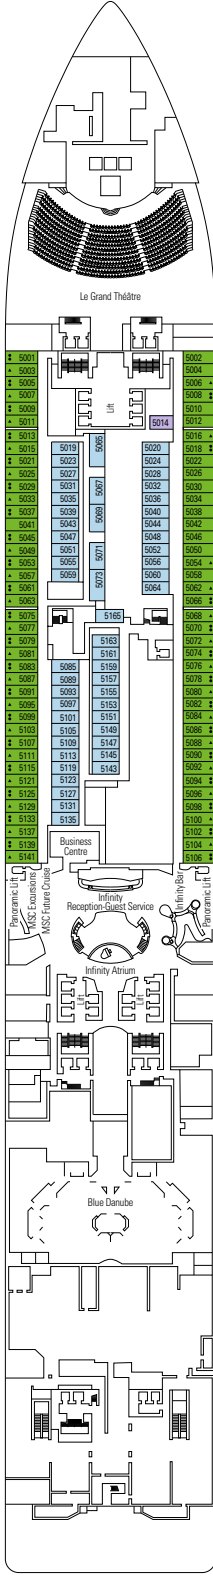

DECK 5
MOZART