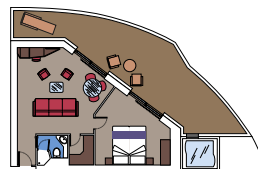

This kind of accommodation is available only in the MSC Yacht Club.

15 Interior Suites

Interior Suites ($\approx 17 \text{ m}^2$)
 Comfortable double or single beds (on request).
 Bathroom with shower, vanity area and hairdryer.
 Espresso coffee machine.

This kind of accommodation is available only in the MSC Yacht Club.

2 Grand Suites with whirlpool bath

Suites ($\approx 39 \text{ m}^2$) with balcony ($\approx 36 \text{ m}^2$).
 Balcony with private whirlpool bath.
 Comfortable double or single beds (on request).
 Sitting area with sofa.
 Bathroom with shower, vanity area and hairdryer.