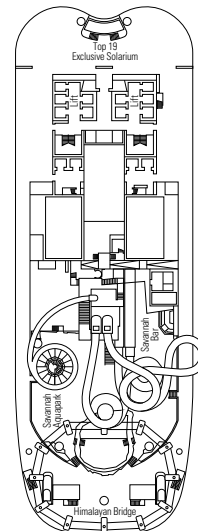

DECK 15
MORRICONE

DECK 16
DEBUSSY

DECK 18
SCHUMANN

DECK 19
MENDELSSOHN

Ship configuration, data and descriptions may be subject to change depending on the season and on the destination and must be verified at the time of booking. Deck plans are valid from Summer 2021.