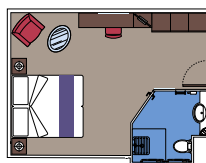

59 Cabins for guests with disabilities or reduced mobility