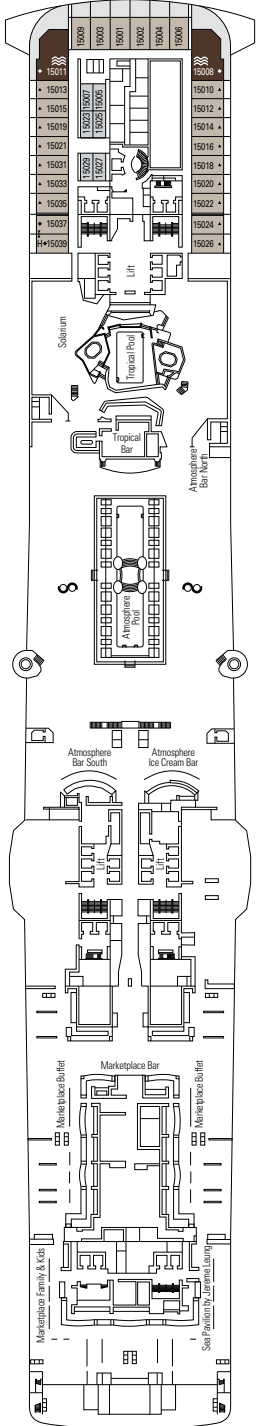

DECK 15
MORRICONE

DECK 16
DEBUSSY

DECK 18
SCHUMANN

DECK 19
MENDELSSOHN

Ship configuration, data and descriptions may be subject to change depending on the season and on the destination and must be verified at the time of booking. Deck plans are valid from Summer 2021.